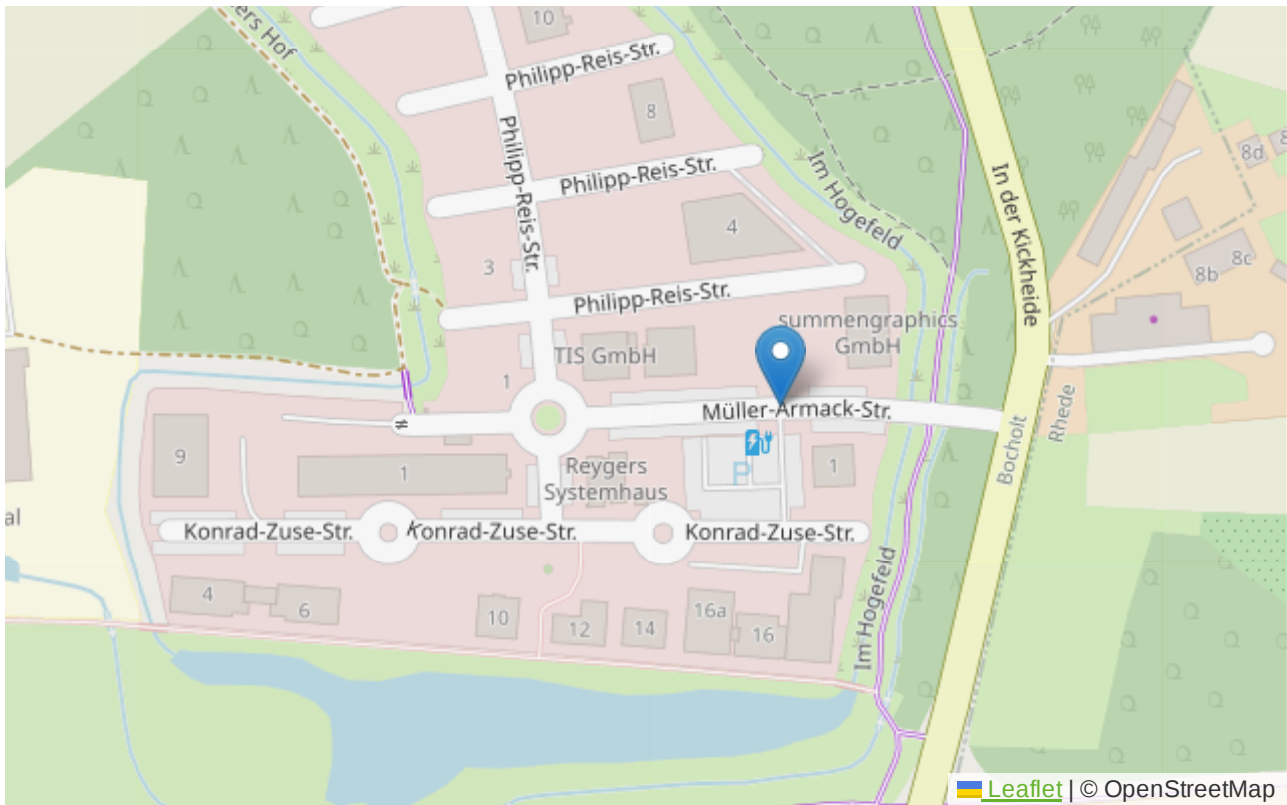

Technology Park

© Wirtschaftsförderung Bocholt

Located directly next to the [Westphalian University of Applied Sciences](#), the 10-hectare technology park offers commercial plots from 600 m² in size. The plots are fully developed and available immediately.

This provides favourable conditions for service and technology-oriented companies, especially due to the direct connection in all directions via the B 67.

The location is ideal for companies that operate in close cooperation with the neighbouring university. The research focus on mechatronics, the machine laboratory with a large gear test stand for industry-related basic research (only possible at three other locations nationwide besides Bocholt) and the bachelor's degree course in bionics are particularly worthy of mention here.

The start-up centre [InnoCent Bocholt GmbH](#), which is also located in the Technology Park, offers inexpensive premises for start-ups or young entrepreneurs.

The most important facts about the Technology Park at a glance:

- Distance to the B 473: 6 km
- Distance to the A 3 motorway: 15 km
- Distance to the waterway connection in Emmerich: 30 km
- Distance to the waterway connection in Duisburg: 55 km
- Distance to Bocholt railway station: 3 km
- Direct connection to public transport
- Broadband connection (glass fibre or radio relay)