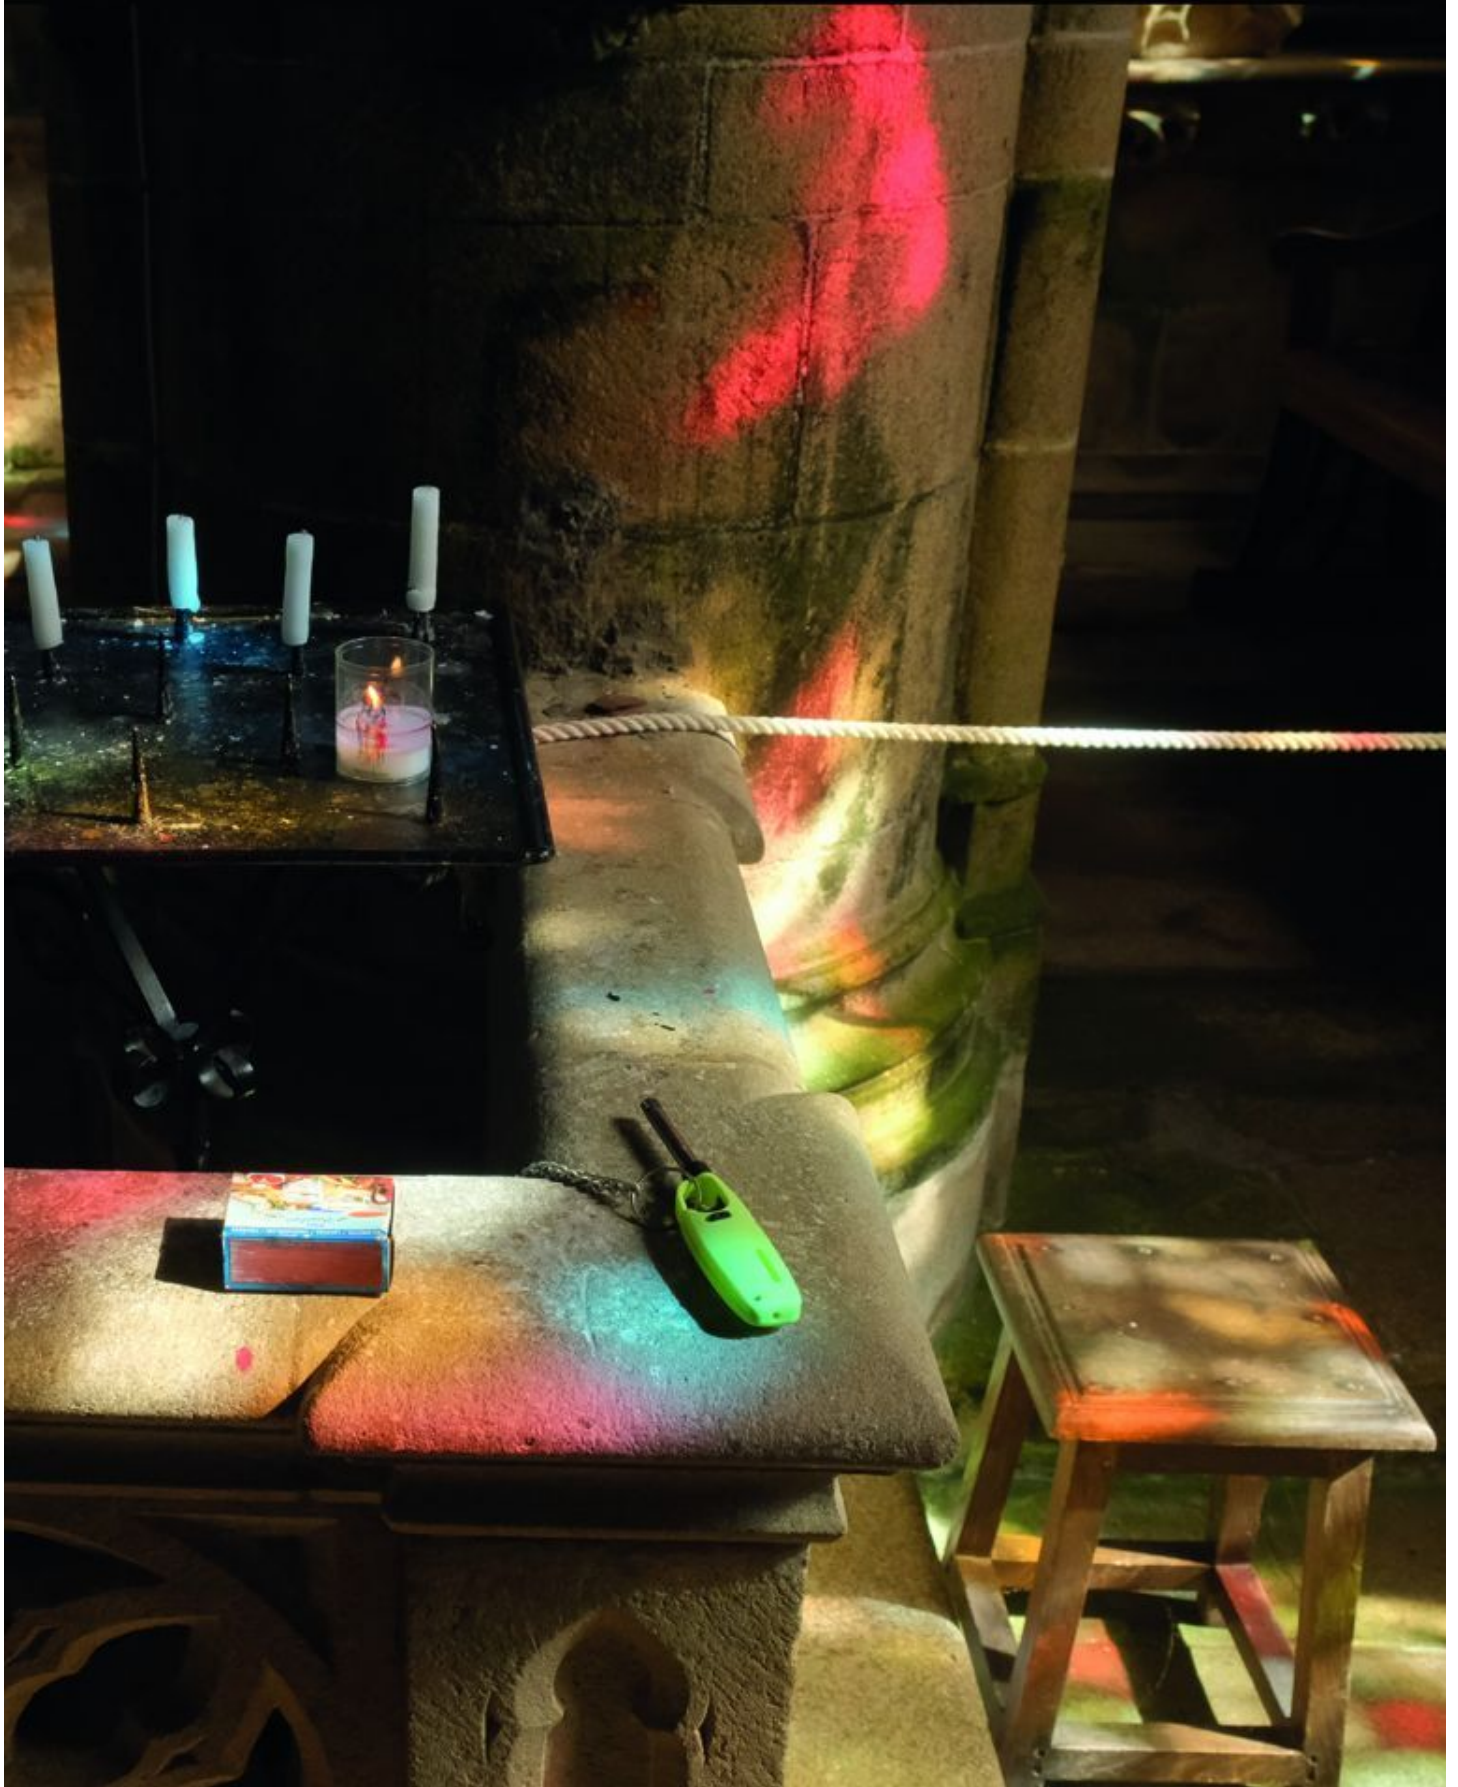

The works shown in the Old Dairy are by : Bettina Hogeweg, Gerjo te Linde, Laura de Morree, Judith Spook, Peter van Tuyl, Ton van Vroonhoven, Gert Wielink and Dinie Wikkerink.

The photographs will also be on display at each event until the beginning of November.